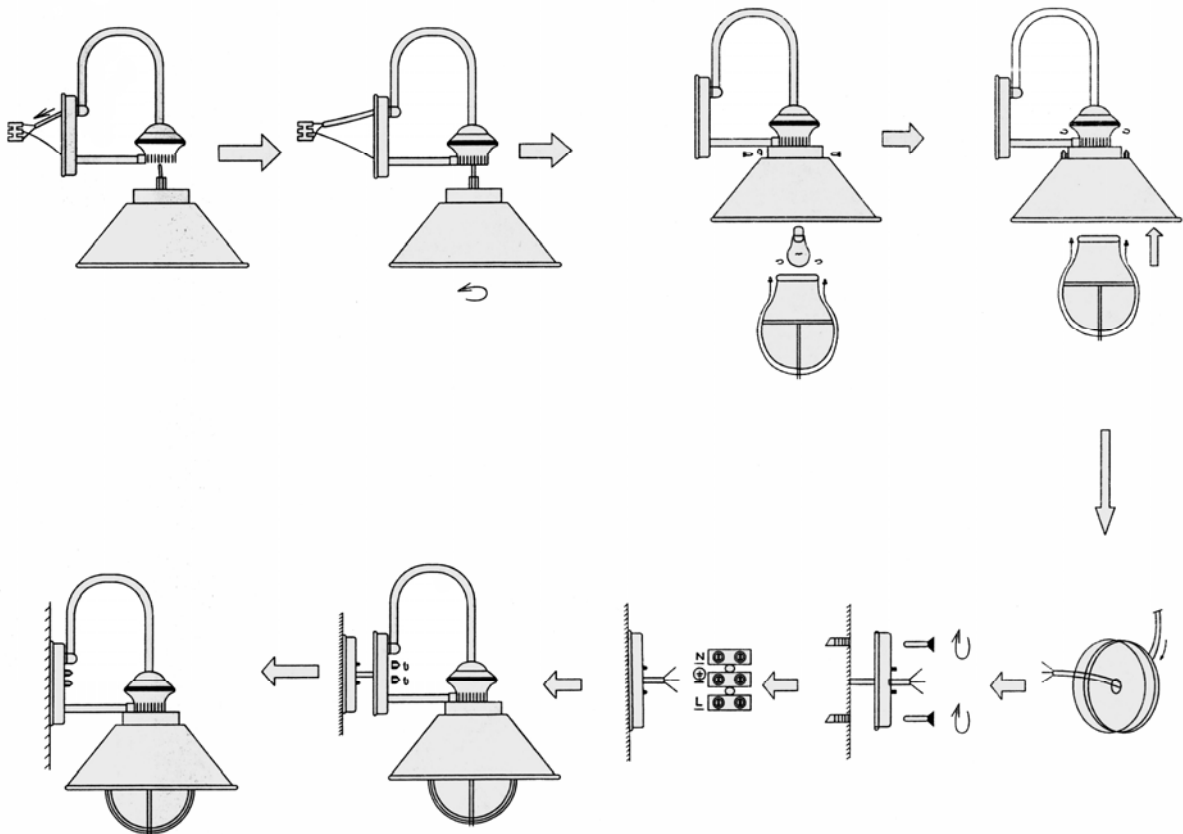

SAFETY INSTRUCTIONS

Read the Installation Instructions carefully before use

ELECTRICAL SAFETY

New installations and extensions to existing systems must always be carried out by an authorised electrician. If you have the necessary experience and knowledge, you may replace switches and wall sockets, fit plugs, extension cords and lamp holders. If not, you should contact an electrician. Improper installation may result in electric shock or fire.

TECHNICAL DATA

Rated voltage	230 V ~ 50 Hz
Output	Max. 60 W
Base	E27
Protection rating	IP23

ASSEMBLY